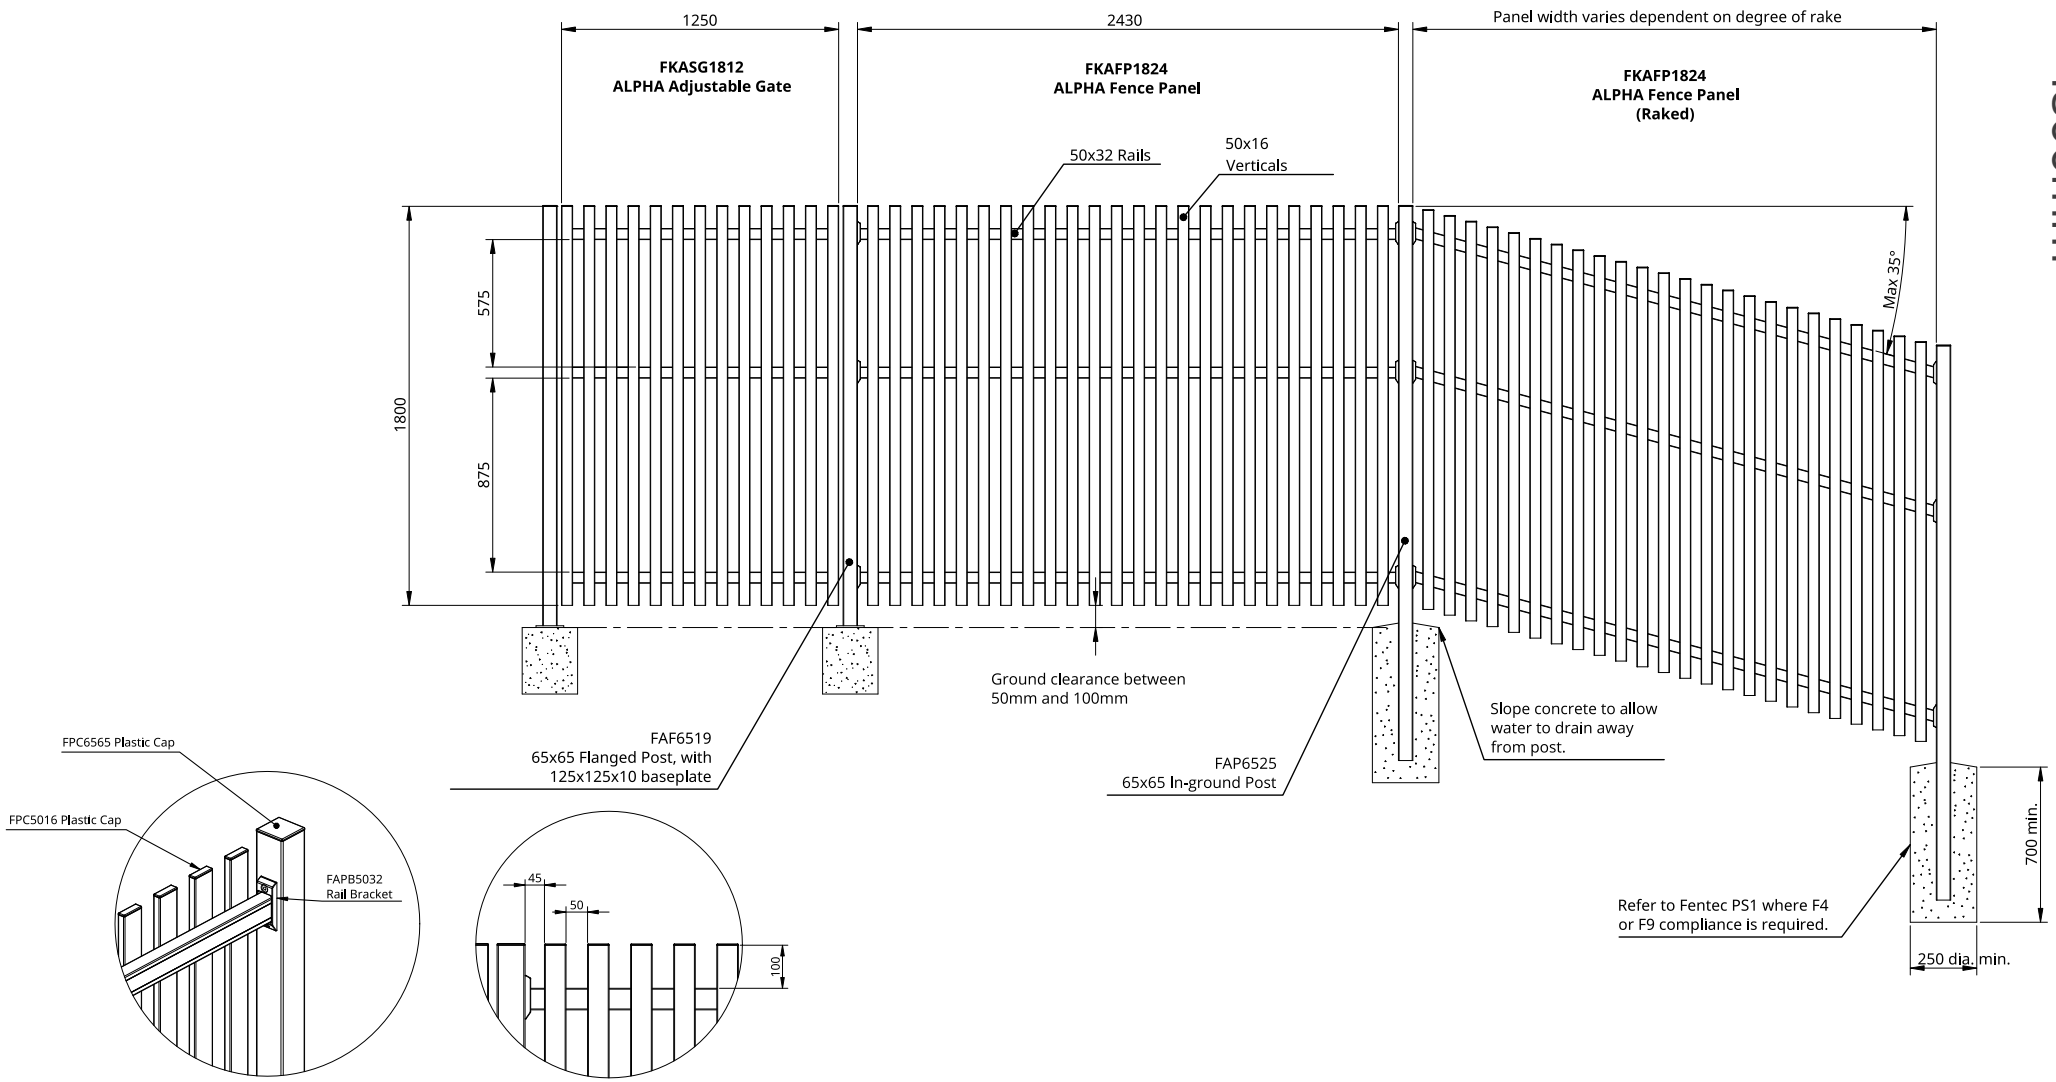

Alpha 1800mm

fentec.co.nz | 0800 002 725
sales@fentec.co.nz

Panel
Height 1800mm
Width 2430mm
Product Code FKAFP1824

Raking Panel
Height 1800mm
Width 2430mm
Rake 35°
Product Code FKAFP1824

Gate
Height 1800mm
Width 1250mm
Gate Stiles 50x50mm
Product Code FKASG1812

Flanged Post 65x65x1900mm Aluminium
In-ground Post 65x65x2500mm Aluminium

Profile
Material Aluminium
Verticals 50x16mm
Vertical Spacing 50mm
Rails 50x32mm

Post Caps
 External Aluminium Caps (Standard)
 Internal Plastic Caps (Optional)

Colours
 Black
 Frost

Size A4 Scale 1:32 Rev 1.0 Sheet 1 of 1 Date Issued 15/08/25